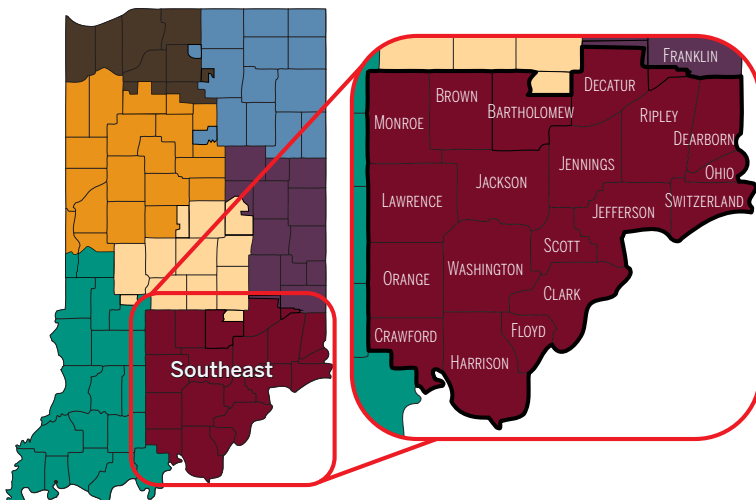

This action-oriented day of collaborating, informing, networking, and problem solving will enable stakeholders in the region to impact and influence ASD-specific needs in various ways—including the identification of current, locally relevant challenges and how to address them. Collective input and data collected at the Regional LCC Summit will support future assessment and re-framing efforts towards next steps in the SouthEast Region LCC, as well as the other LCC regions and statewide networks.

**Local
Community
Cadres**

HANDS in Autism® Interdisciplinary Training & Resource Center

WHEN:

**December 13, 2019
9:00am – 4:00pm**

WHERE:

Ivy Tech Lakefront
500 Industrial Drive
Lawrenceburg, IN 47025

RSVP:

Space is limited.
Registration is free.

tinyurl.com/RSVPsoutheastLCC

includes counties:

- ◆ Bartholomew
- ◆ Brown
- ◆ Clark
- ◆ Crawford
- ◆ Dearborn
- ◆ Decatur
- ◆ Floyd
- ◆ Harrison
- ◆ Jackson
- ◆ Jefferson
- ◆ Jennings
- ◆ Lawrence
- ◆ Monroe
- ◆ Ohio
- ◆ Orange
- ◆ Ripley
- ◆ Scott
- ◆ Switzerland
- ◆ Washington